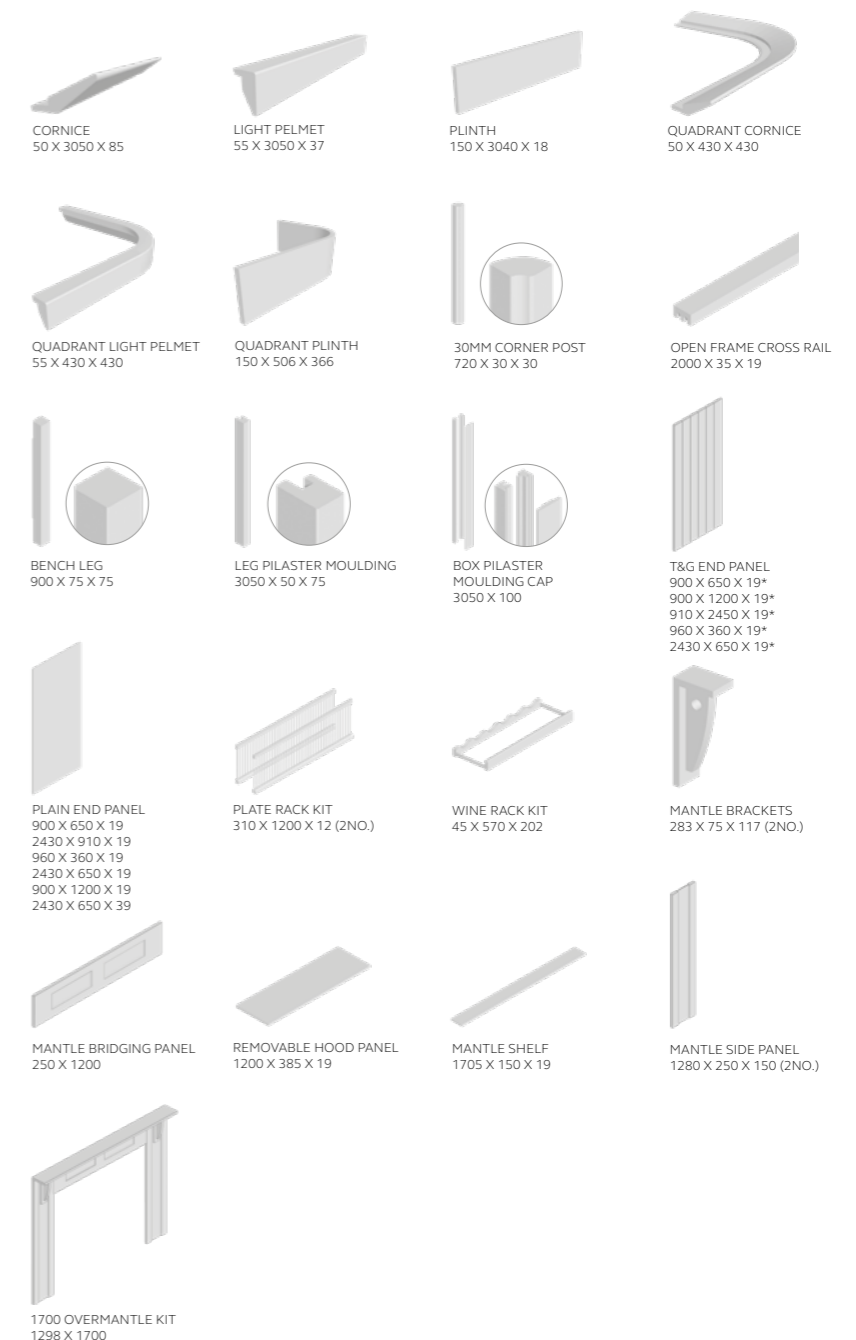

CMS Colour Match Service

DOOR SPECIFICATION

Description	Shaker - 5 piece solid frame with flat veneer centre panel
Finish	Oak stained or painted any standard colour (or sanded)
Frame material	Oak
Centre panel material	Oak veneer
Door thickness	20mm
Frame width	125mm
Edge colour	As face
Reverse colour	As face

MFC BOARD MATCHES

A wide range of matching MFC boards are listed in our current price list.

Please note these are suggested board matches only. We strongly recommend that you view samples before making your selection.

STANDARD DRAWERFRONTS & DOORS

- 115 x 595
- 140 x 295
- 140 x 395
- 140 x 445
- 140 x 495
- 140 x 595
- 140 x 795
- 140 x 895
- 140 x 995
- 175 x 395
- 175 x 495
- 175 x 595
- 283 x 495
- 283 x 595
- 283 x 795
- 283 x 895
- 283 x 995
- 355 x 495
- 355 x 595
- 355 x 795
- 355 x 895
- 355 x 995
- 450 x 595
- 495 x 395
- 495 x 595
- 570 x 295
- 570 x 395 sample door
- 570 x 445
- 570 x 495
- 570 x 595
- 645 x 595
- 715 x 145 slab
- 715 x 255 slab
- 715 x 295
- 715 x 273
- 715 x 273 pair
- 715 x 315
- 715 x 315 pair
- 715 x 320 quadrant door
- 715 x 345
- 715 x 395
- 715 x 395 plain frame
- 715 x 445
- 715 x 450 quadrant door
- 715 x 495
- 715 x 495 plain frame
- 715 x 545
- 715 x 595
- 895 x 295
- 895 x 395
- 895 x 445
- 895 x 495
- 895 x 595
- 980 x 595
- 1060 x 495 plain frame
- 1245 x 295
- 1245 x 395
- 1245 x 495
- 1245 x 595

STANDARD DOORS

STANDARD DOOR

PLAIN FRAME
includes flemish glass

QUADRANT DOOR

STANDARD ACCESSORIES

*The T & G grooving and the timber grain run up and down the panel height.