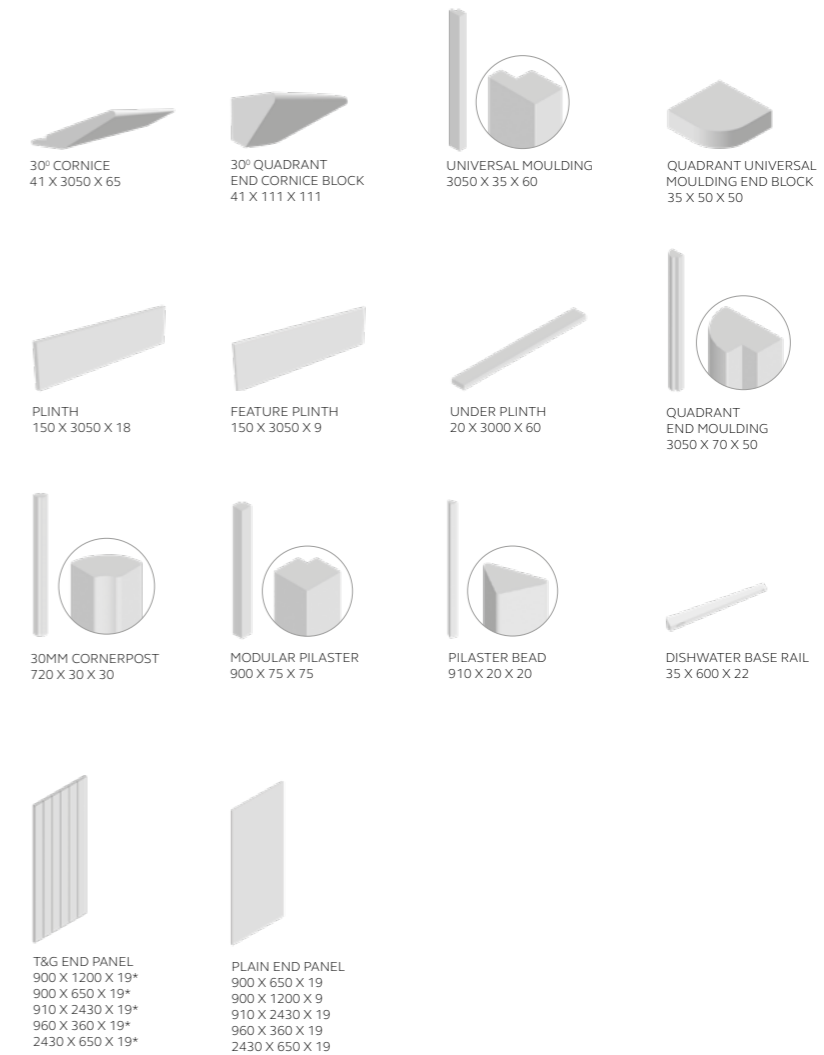

STANDARD ACCESSORIES

EX SANDED

PTO PAINT TO ORDER

	WHITES/CREAMS	BEIGES	BLUES	GREENS	GREYS	PINKS/PURPLES
Sanded Ash	Brilliant White	Shell	Pantry Blue	Sage Green	Light Grey	Cashmere
	Porcelain	Stone	Airforce	Cardamom	Dust Grey	Vintage Pink
	Ivory	Stone Grey	Parisian Blue	Light Teal	Gun Metal Grey	Lavendar Grey
	Mussel	Lava	Marine	Viridian	Graphite	Deep Heather
			Slate Blue	Deep Forest		

CMS
Colour Match
Service

DOOR SPECIFICATION

Description	5 piece solid frame with integrated handle	
	Sanded	Painted
Finish	Ash	Ash painted
Frame material	Ash	
Centre panel material	Ash veneer	
Door thickness	21mm	
Frame width	55mm	
Edge colour	Ash	As face
Reverse colour	Ash	As face

MFC BOARD MATCHES

A wide range of matching MFC boards are listed in our current price list.

Please note these are suggested board matches only. We strongly recommend that you view samples before making your selection.