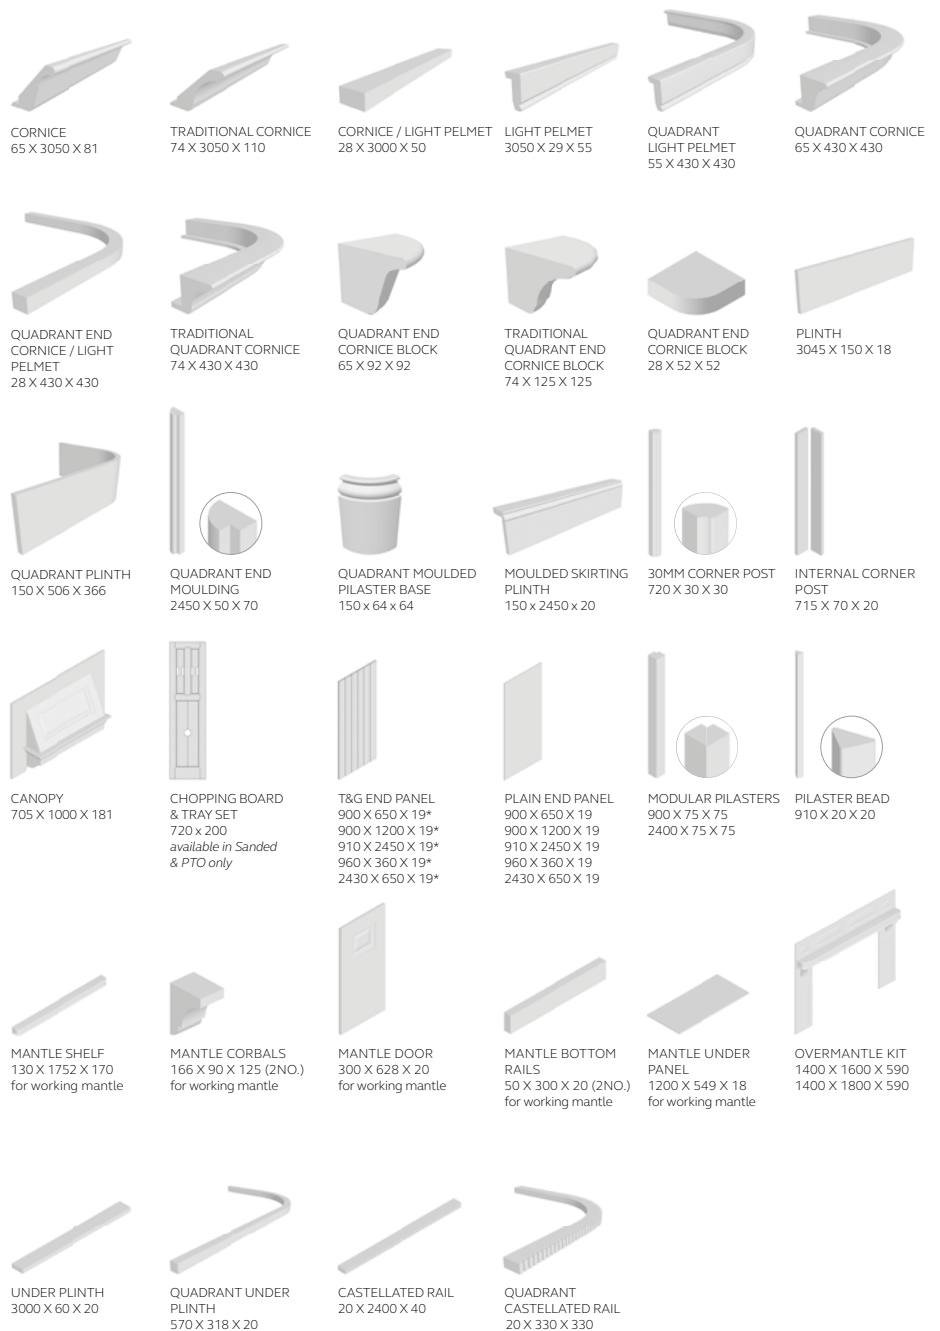

STANDARD DRAWERFRONTS & DOORS

- 115 x 597 routed drawerfront
- 140 x 297 routed drawerfront
- 140 x 397 routed drawerfront
- 140 x 447 routed drawerfront
- 140 x 497 routed drawerfront
- 140 x 597 routed drawerfront
- 140 x 797 routed drawerfront
- 140 x 897 routed drawerfront
- 140 x 997 routed drawerfront
- 175 x 397 routed drawerfront
- 175 x 497 routed drawerfront
- 175 x 597 routed drawerfront
- 115 x 597 slab
- 140 x 297 slab
- 140 x 397 slab
- 140 x 447 slab
- 140 x 497 slab
- 140 x 597 slab
- 140 x 797 slab
- 140 x 897 slab
- 140 x 997 slab
- 175 x 397 slab
- 175 x 497 slab
- 175 x 597 slab
- 283 x 497
- 283 x 597
- 283 x 797 with vertical cross rail
- 283 x 897 with vertical cross rail
- 283 x 997 with vertical cross rail
- 355 x 497
- 355 x 597
- 355 x 797 with vertical cross rail
- 355 x 897 with vertical cross rail
- 355 x 997 with vertical cross rail
- 450 x 597
- 495 x 397
- 495 x 597
- 570 x 297
- 570 x 397
- 570 x 447
- 570 x 497
- 570 x 597
- 645 x 597
- 715 x 147 routed front
- 715 x 147 slab door
- 715 x 257
- 715 x 297
- 715 x 273
- 715 x 273 pair
- 715 x 315
- 715 x 315 pair
- 715 x 320 quadrant door
- 715 x 347
- 715 x 397
- 715 x 397 georgian frame (3 panes)
- 715 x 397 plain frame
- 715 x 447
- 715 x 497
- 715 x 497 georgian frame (5 panes)
- 715 x 547
- 715 x 597
- 895 x 297
- 895 x 397
- 895 x 447
- 895 x 497
- 895 x 497 georgian frame (5 panes)
- 895 x 597
- 980 x 597
- 1060 x 497 georgian frame (5 panes)
- 1245 x 297
- 1245 x 397
- 1245 x 497
- 1245 x 597

STANDARD DOORS

EX PTO CMS

SPECIAL SIZES ARE AVAILABLE MADE TO ORDER. PLEASE REFER TO THE CURRENT PRICE LIST FOR (h) & (w) LIMITATIONS.

STANDARD ACCESSORIES

EX PTO CMS

* The T&G grooving and the timber grain run up and down the panel height.