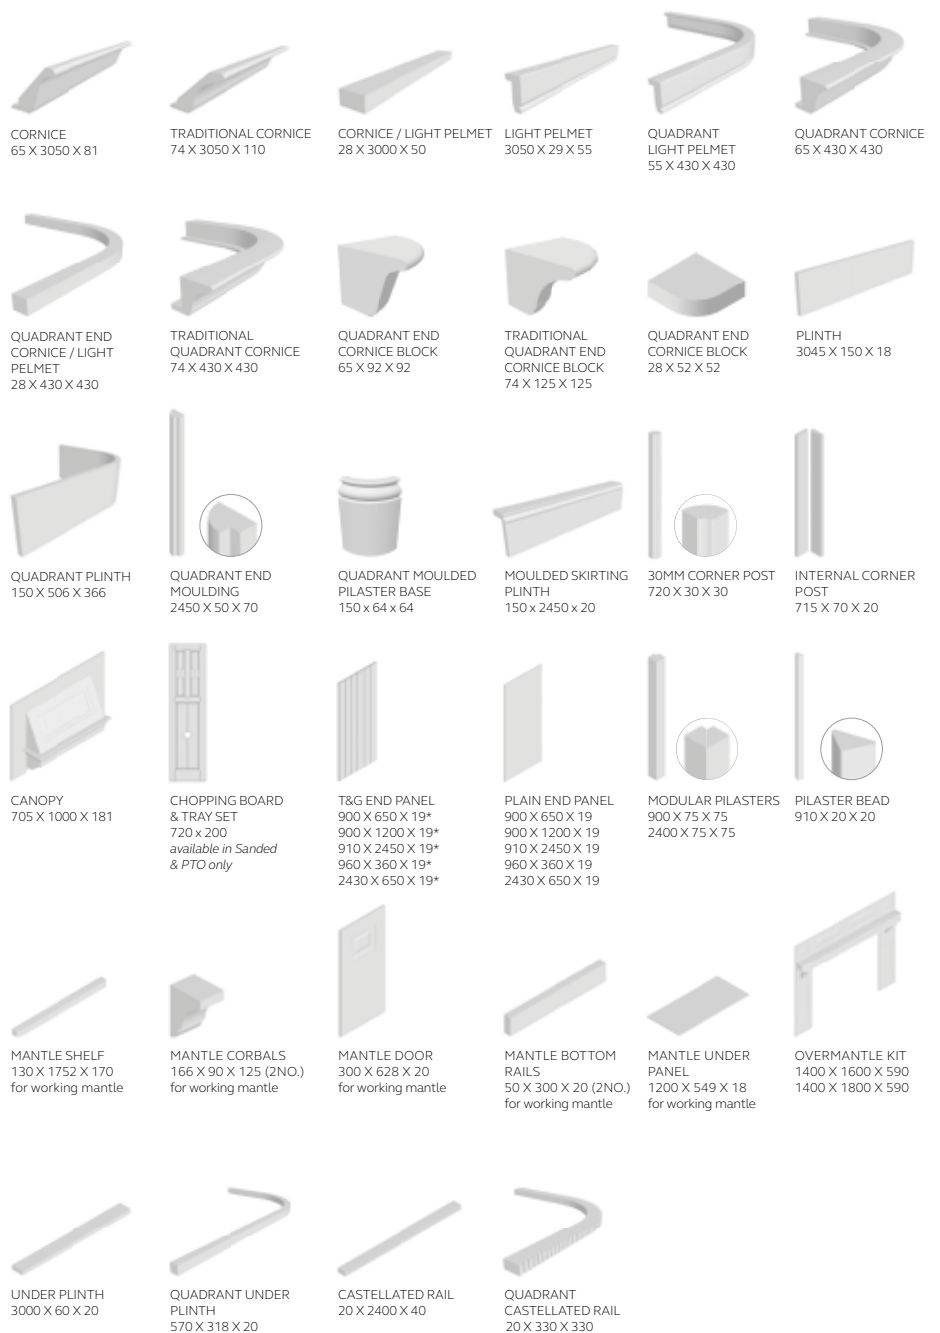

**STANDARD DOORS**

EX PTO CMS

**SPECIAL SIZES** ARE AVAILABLE MADE TO ORDER. PLEASE REFER TO THE CURRENT PRICE LIST FOR **(h)** & **(w)** LIMITATIONS.

**STANDARD ACCESSORIES**

EX PTO CMS

\* The T&G grooving and the timber grain run up and down the panel height.