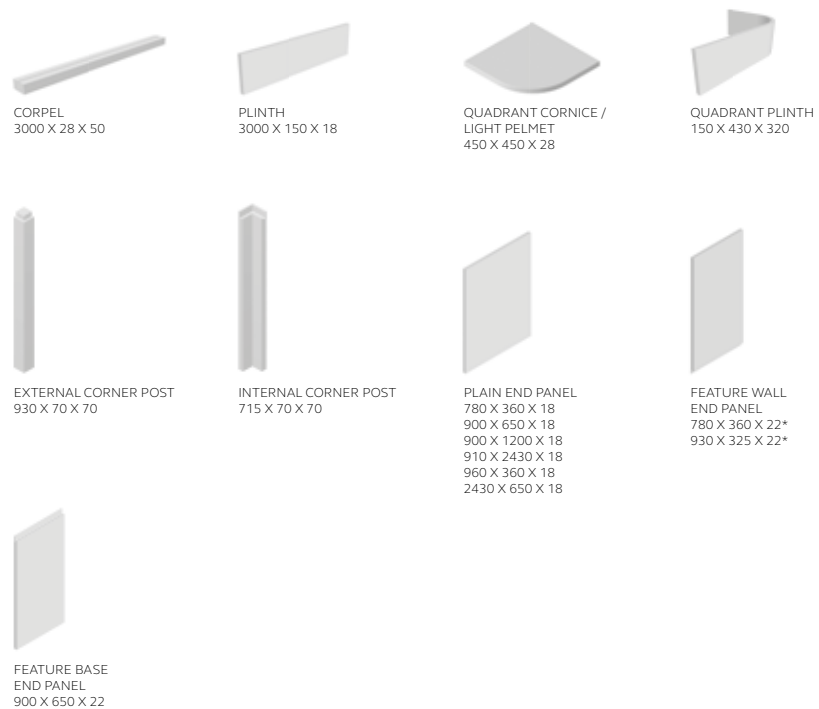

MFC BOARD MATCHES

MFC board options are available for most of our ranges. Please refer to page 19 for further information.

* Please note: our primed product comes with a Mussel reverse.

STANDARD
DRAWERFRONTS & DOORS

- 115 x 597 slab
- 140 x 297
- 140 x 397
- 140 x 447
- 140 x 497
- 140 x 597
- 140 x 797
- 140 x 897
- 140 x 997
- 175 x 397
- 175 x 497
- 175 x 597
- 283 x 497
- 283 x 597
- 283 x 797
- 283 x 897
- 283 x 997
- 355 x 497
- 355 x 597
- 355 x 597 slab door*
- 355 x 797
- 355 x 797 slab door*
- 355 x 897
- 355 x 897 slab door*
- 355 x 997
- 355 x 997 slab door*
- 450 x 597
- 495 x 597
- 570 x 297
- 570 x 397
- 570 x 447
- 570 x 497
- 570 x 597
- 645 x 597
- 715 x 147
- 715 x 257
- 715 x 271 pair
- 715 x 297
- 715 x 311 pair
- 715 x 347
- 715 x 397
- 715 x 447
- 715 x 497
- 715 x 497 letterbox frame includes clear glass*
- 715 x 547
- 715 x 597
- 895 x 297
- 895 x 347
- 895 x 397
- 895 x 447
- 895 x 497
- 895 x 597
- 980 x 597
- 1245 x 297
- 1245 x 397
- 1245 x 447
- 1245 x 497
- 1245 x 597
- 1245 x 597 appliance door
- 1965 x 497 larder door with vertical handle
- 1965 x 597 larder door with vertical handle
- 715 x 320 quadrant door for wall and base units

STANDARD DOORS

EX PTO CMS

STANDARD ACCESSORIES

EX PTO CMS

* Available while stocks last. Not available in Cashmere.