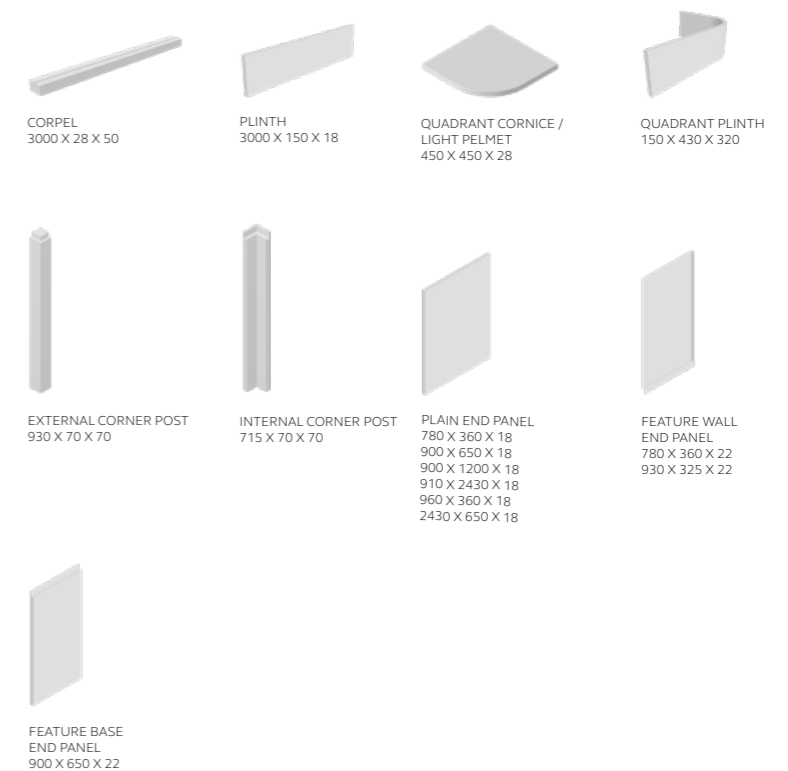

STANDARD ACCESSORIES

ORDER ONLINE | TEL: 028 7965 1650
UFORM.CO.UK | FAX: 028 7965 1652

EX **PTO** **CMS**