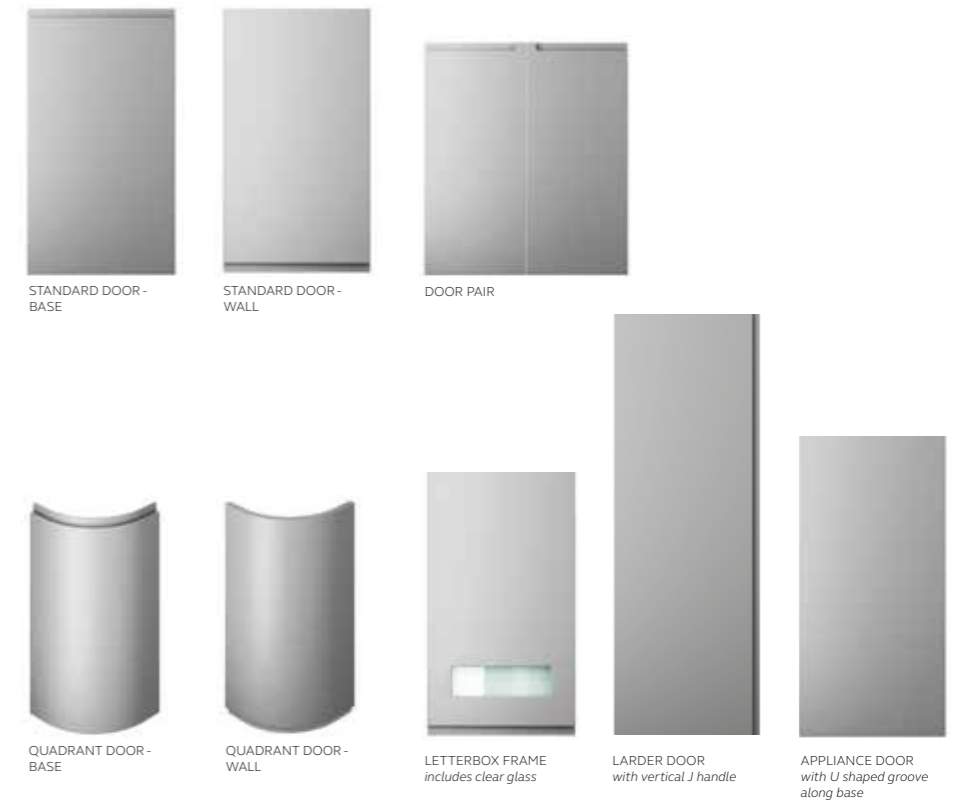

STANDARD DOORS