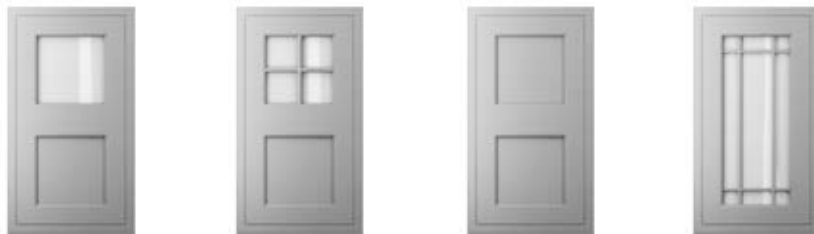

STANDARD ACCESSORIES

PTO CMS MTO

MADE TO ORDER DOORS

CMS MTO

SPECIAL SIZES ARE AVAILABLE MADE TO ORDER. PLEASE REFER TO THE CURRENT PRICE LIST FOR (h) & (w) LIMITATIONS.

SINGLE GLAZED DOOR includes clear glass
SINGLE GEORGIAN GLAZED DOOR includes clear glass
CROSS RAIL DOOR
EDWARDIAN CARVED FRAME includes clear glass