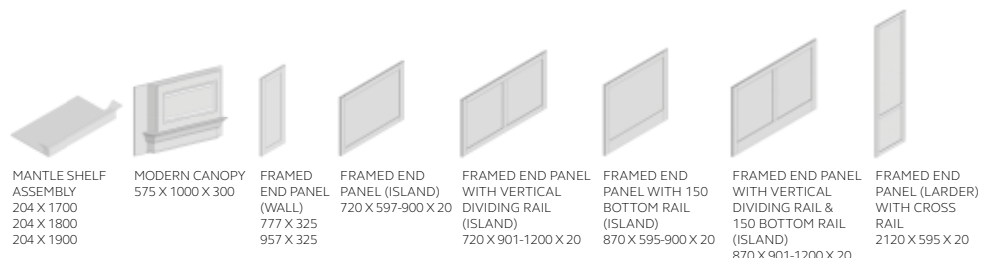

STANDARD ACCESSORIES

PTO CMS MTO

MADE TO ORDER DOORS

CMS MTO

SPECIAL SIZES ARE AVAILABLE MADE TO ORDER. PLEASE REFER TO THE CURRENT PRICE LIST FOR (h) & (w) LIMITATIONS.

SINGLE GLAZED DOOR includes clear glass
SINGLE GEORGIAN GLAZED DOOR includes clear glass
CROSS RAIL DOOR
EDWARDIAN CARVED FRAME includes clear glass

MADE TO ORDER ACCESSORIES

CMS MTO

* The T&G grooving and the timber grain run up and down the panel height.