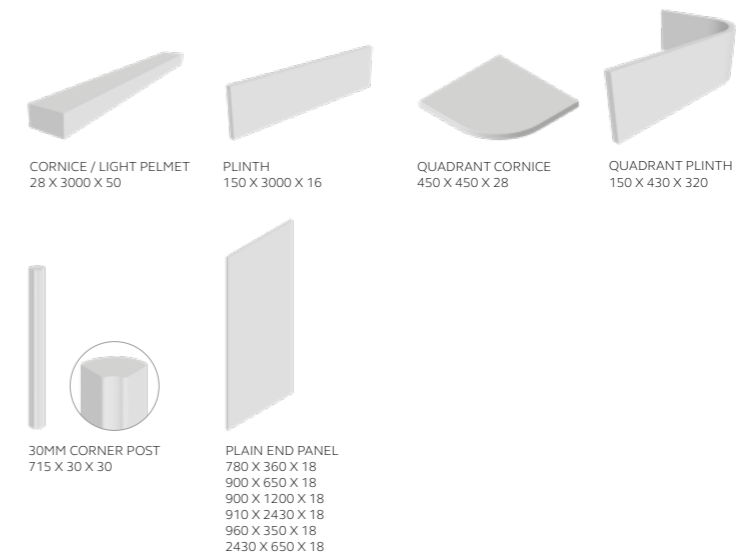

MFC board options are available for most of our ranges. Please refer to page 128 in the Technical section for further information.

STANDARD DRAWERFRONTS & DOORS

- 115 x 597
- 140 x 297
- 140 x 397
- 140 x 447
- 140 x 497
- 140 x 597
- 140 x 797
- 140 x 897
- 140 x 997
- 175 x 397
- 175 x 497
- 175 x 597
- 283 x 497
- 283 x 597
- 283 x 797
- 283 x 897
- 283 x 997
- 355 x 497
- 355 x 597
- 355 x 797
- 355 x 897
- 355 x 997
- 450 x 597
- 495 x 597
- 570 x 297
- 570 x 397 sample door
- 570 x 447
- 570 x 497
- 570 x 597
- 645 x 597
- 715 x 147
- 715 x 257
- 715 x 267
- 715 x 275
- 715 x 275 pair
- 715 x 297
- 715 x 315
- 715 x 315 pair
- 715 x 320 quadrant door
- 715 x 347
- 715 x 397
- 715 x 447
- 715 x 497
- 715 x 497 plain frame
- 715 x 547
- 715 x 597
- 895 x 297
- 895 x 347
- 895 x 397
- 895 x 447
- 895 x 497
- 895 x 497 plain frame
- 895 x 597
- 980 x 597
- 1245 x 297
- 1245 x 397
- 1245 x 447
- 1245 x 497
- 1245 x 597
- 1965 x 497
- 1965 x 597

STANDARD DOORS

STANDARD DOOR

PLAIN FRAME
includes frosted glass

QUADRANT DOOR

STANDARD ACCESSORIES

CORNICE / LIGHT PELMET
28 X 3000 X 50

PLINTH
150 X 3000 X 16

QUADRANT CORNICE
450 X 450 X 28

QUADRANT PLINTH
150 X 430 X 320

30MM CORNER POST
715 X 30 X 30

PLAIN END PANEL
780 X 360 X 18
900 X 650 X 18
900 X 1200 X 18
910 X 2430 X 18
960 X 350 X 18
2430 X 650 X 18

TRUE HANDLELESS DOORS & ACCESSORIES

INTERNAL CORNER POST
685 X 70 X 70

EXTERNAL CORNER POST
685 X 46 X 46

PLAIN END PANEL
685 X 1200 X 18

TRUE HANDLELESS COMPONENTS

Please refer to our current price list for the full range of true handleless rail profiles, joints and fittings available.