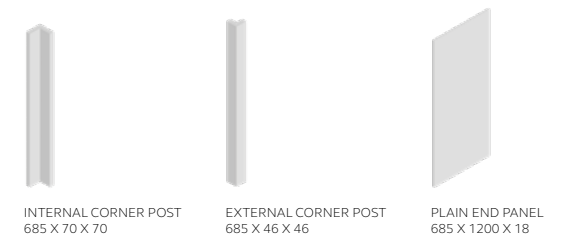

TRUE HANDLELESS COMPONENTS

Please refer to our current price list for the full range of true handleless rail profiles, joints and fittings available.