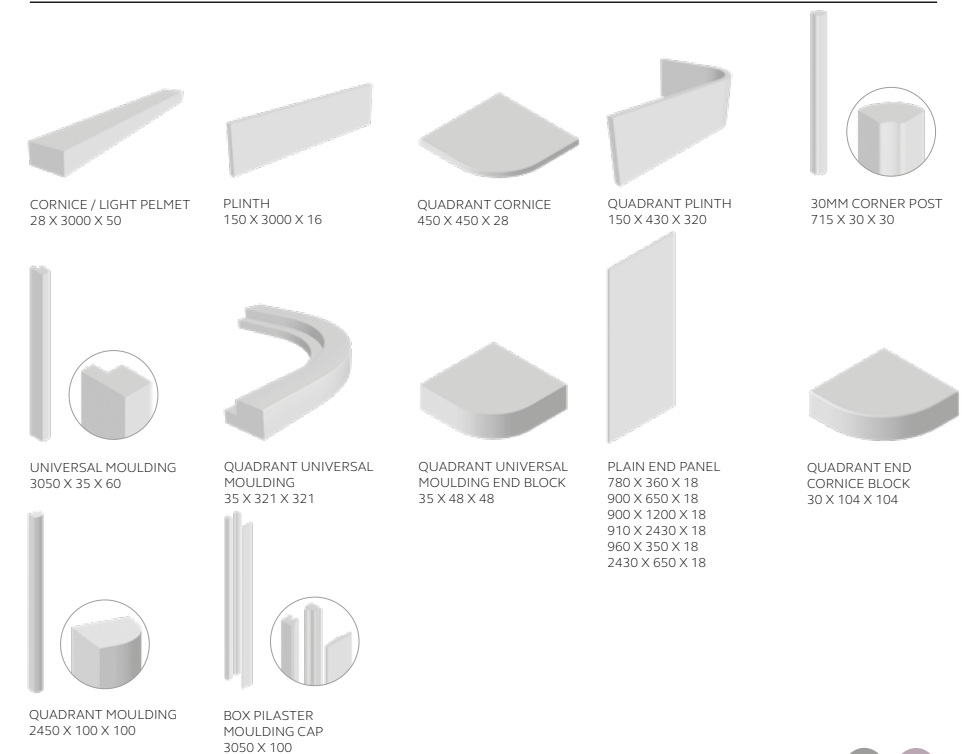

STANDARD ACCESSORIES

TRUE HANDLELESS DOORS & ACCESSORIES

- 160 x 297
- 160 x 397
- 160 x 447
- 160 x 497
- 160 x 597
- 160 x 797
- 160 x 897
- 160 x 997
- 325 x 497
- 325 x 597
- 325 x 797
- 325 x 897
- 325 x 997
- 490 x 297
- 490 x 397
- 490 x 447
- 490 x 497
- 490 x 597
- 685 x 147
- 685 x 297
- 685 x 315
- 685 x 315 pair
- 685 x 347
- 685 x 397
- 685 x 447
- 685 x 497
- 685 x 597